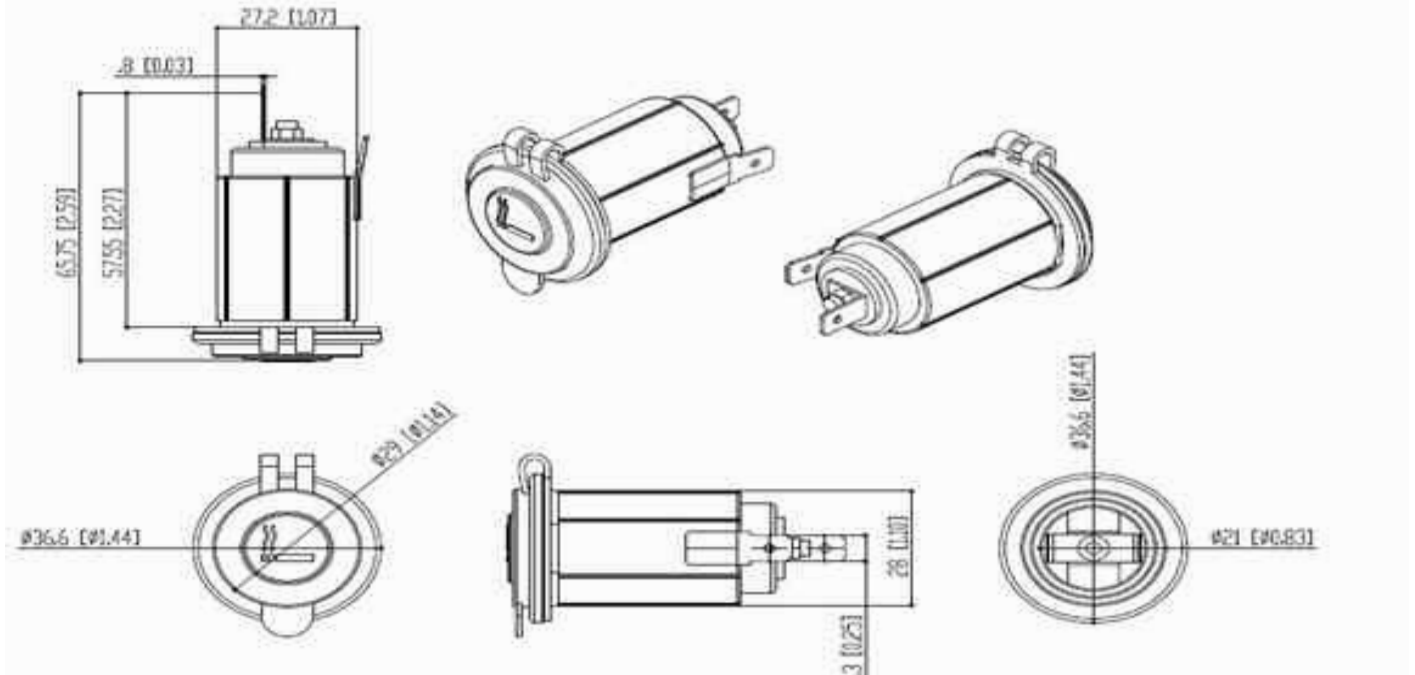

auto electrical parts

Technical Information Sheet

Part No. 0-601-09

Cigarette Socket

Durite's Cigarette Socket. Black. 12 Volt. 10A DC.
Supplied with cover and standard nut.

Technical Drawing (not to scale)

Specification

Voltage	12 Volts DC
Colour	Black
Certificate	n/a
Dimensions	Please see above

The information contained in this document is correct to the best of our knowledge at the time of printing. However, specifications may change at any time without notice.